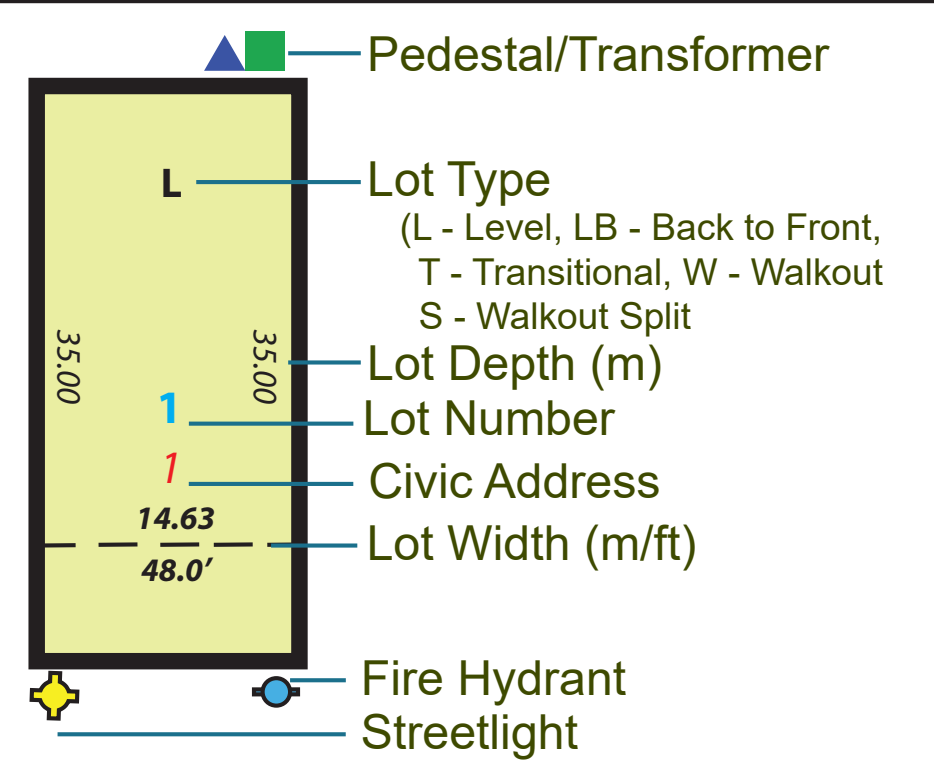

LEGEND

- Townhomes (R3)
- Phase Boundary
- Developer Installed Fence
- Post & Cable Fencing

THE VISTA

AT RYDERS RIDGE

PHASE 3b